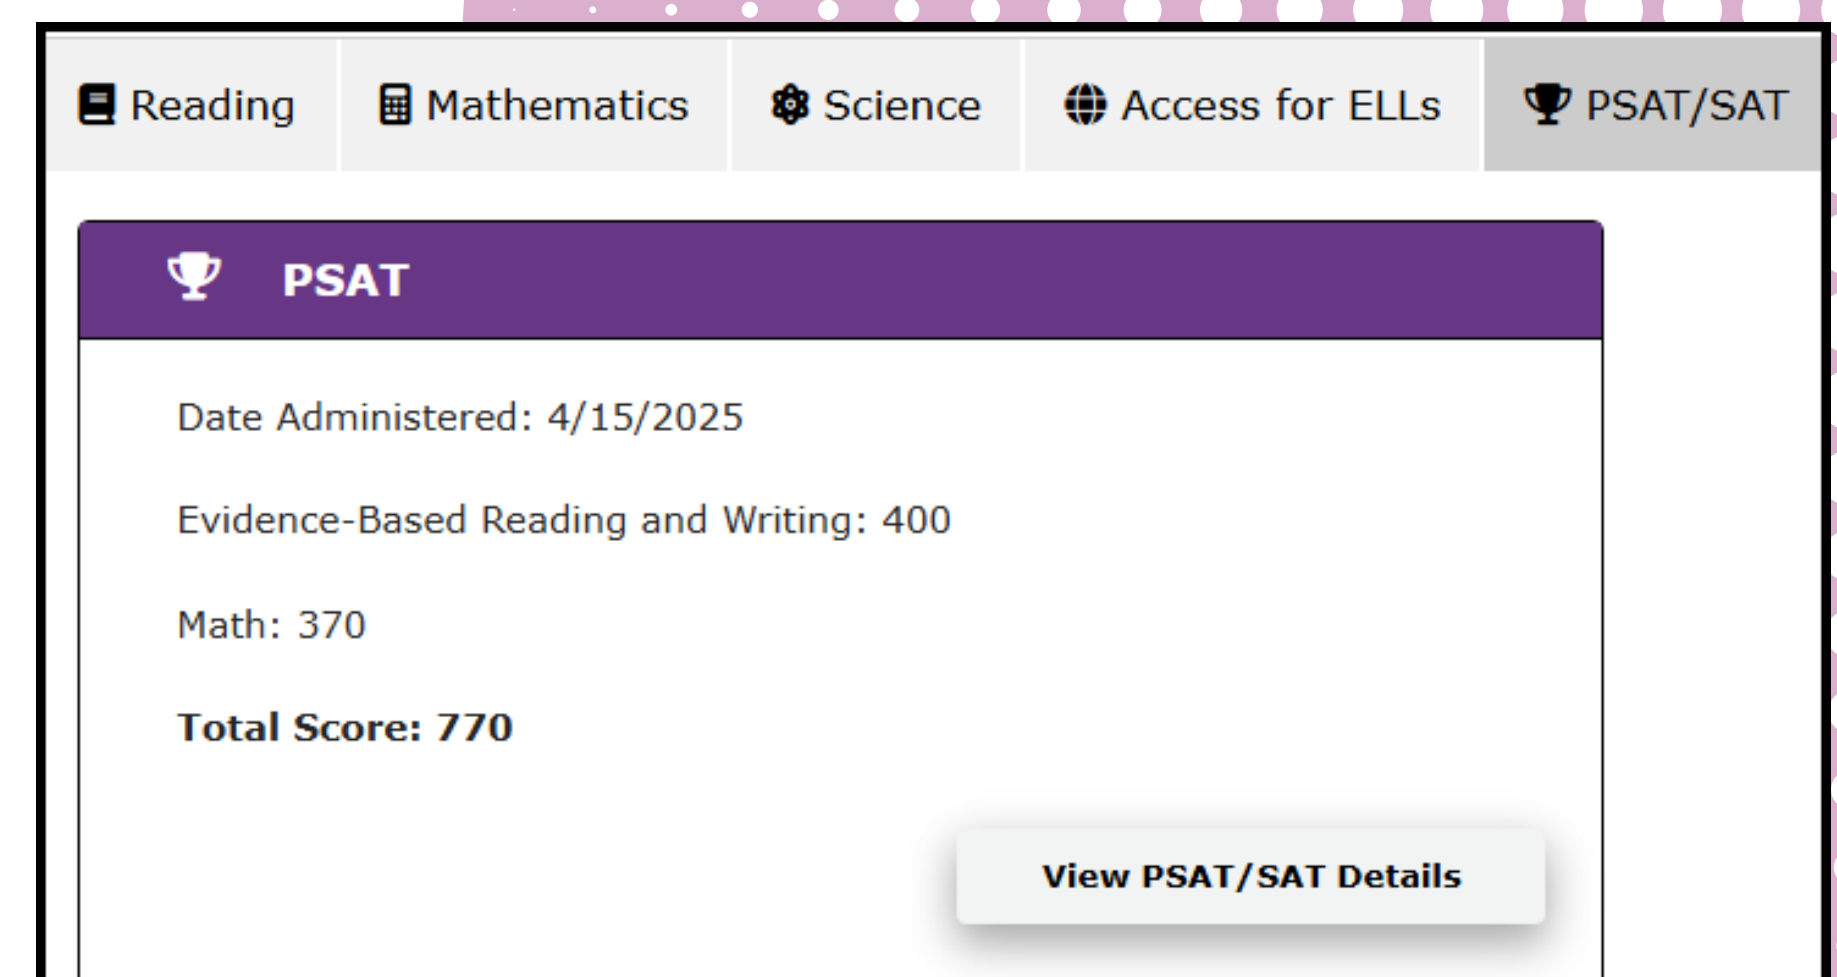

State Assessment Results

- ✓ CMAS & CoAlt
- ✓ PSAT & SAT
- ✓ ACCESS for ELLs